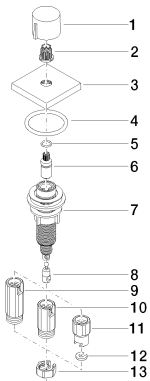

polished chrome

Dimensional drawing

All dimensions in mm / inch = mm x 0,0394

Kitchen - Lot

Strainer remote control with turning knob - polished chrome

Article number: 10 711 970-00

Kitchen - Lot

Strainer remote control with turning knob - polished chrome

Spare parts list

Number	Item Number	Designation	Number of units
--------	-------------	-------------	-----------------