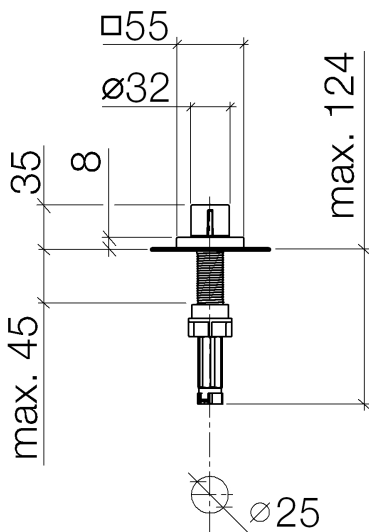

Kitchen - Lot

Strainer remote control with turning knob - polished chrome

Article number: 10 711 970-00

- Remote control for one sink only, for cable operated kitchen drains
- Including adapter for Bowden cable

polished chrome

Dimensional drawing

All dimensions in mm / inch = mm x 0,0394

Kitchen - Lot

Strainer remote control with turning knob - polished chrome

Article number: 10 711 970-00

Kitchen - Lot

Strainer remote control with turning knob - polished chrome